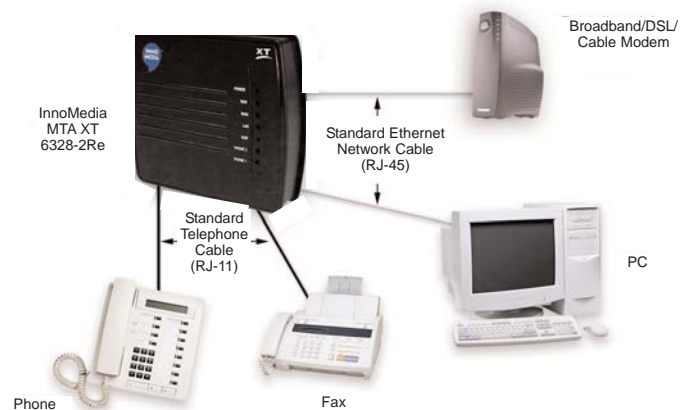

VoiceLine now enables you to send and receive low-cost faxes worldwide.

Faxes can be sent and received under your current plan - no additional charges apply.

By activating a second line, you can even speak on the phone while sending or receiving a fax.

*InnoMedia MTA XT 6328-2Re
(Telephone adapter with router)*

How it Works

Simply connect a fax machine to a phone port on the InnoMedia MTA XT 6328-2Re that is associated with a calling plan.

If you frequently send/receive faxes or wish to speak on the phone while faxing, you can add a second calling plan and use both ports simultaneously.