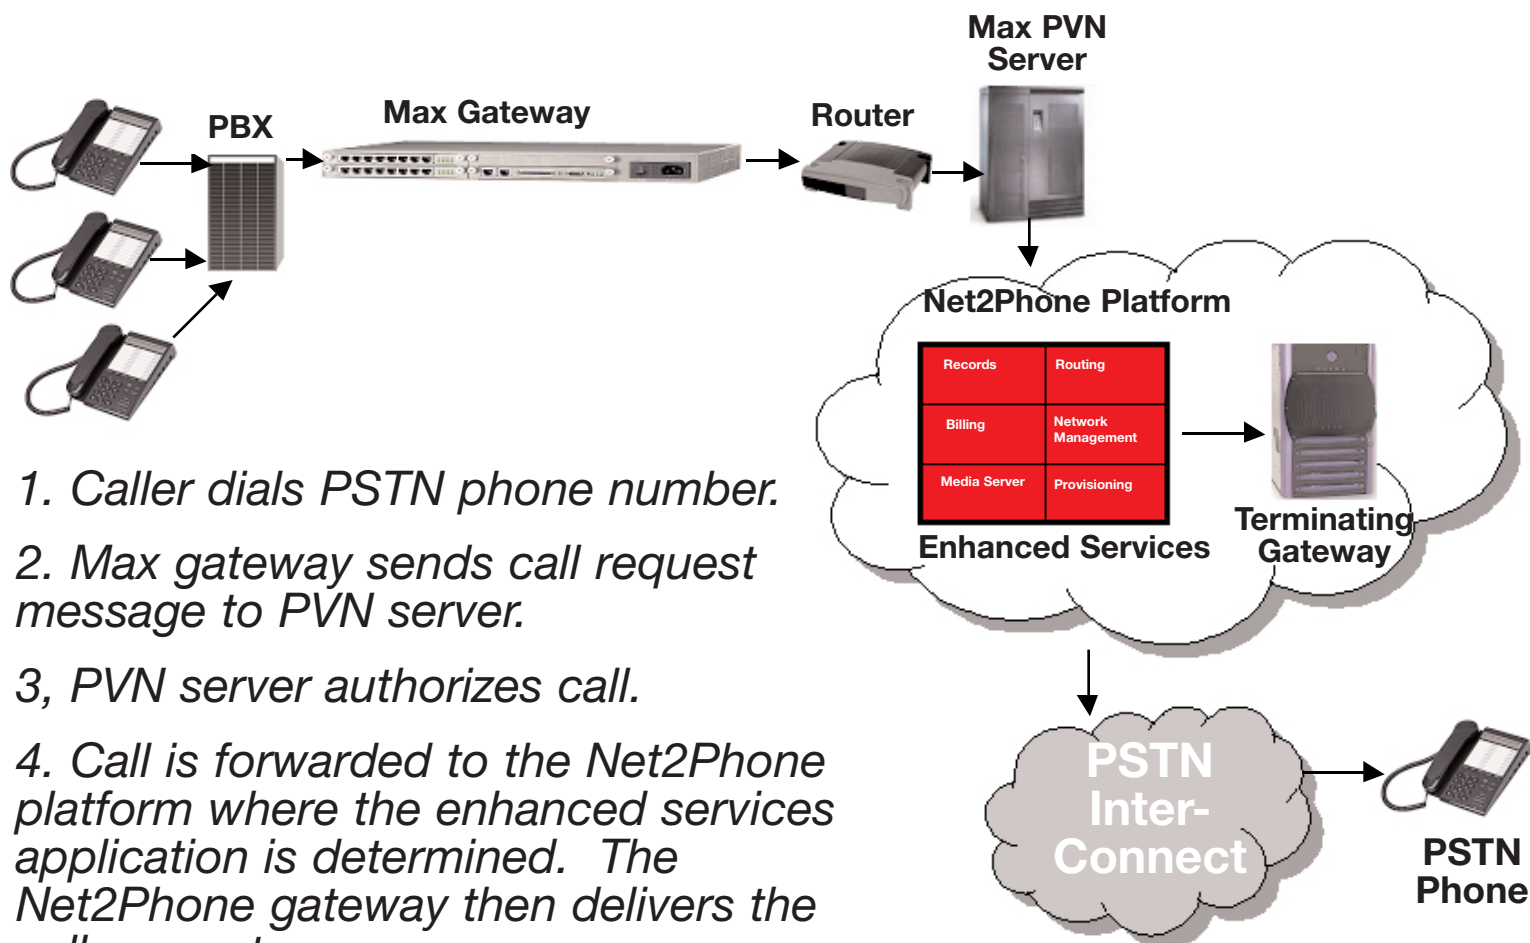

Maximize Value

On-Net to Off-Net Calling

Save on calls made from your PVN network to any phone, anywhere in the world, including:

- Satellite offices not on your PVN network
- Key business contacts (supply chain vendors, customers, etc.) not on your PVN network

As an added bonus, you can save even more by making international long distance calls at local rates wherever you have a PVN presence.

1. Caller dials PSTN phone number.
2. Max gateway sends call request message to PVN server.
3. PVN server authorizes call.
4. Call is forwarded to the Net2Phone platform where the enhanced services application is determined. The Net2Phone gateway then delivers the call request.
5. Call terminates at destination phone.