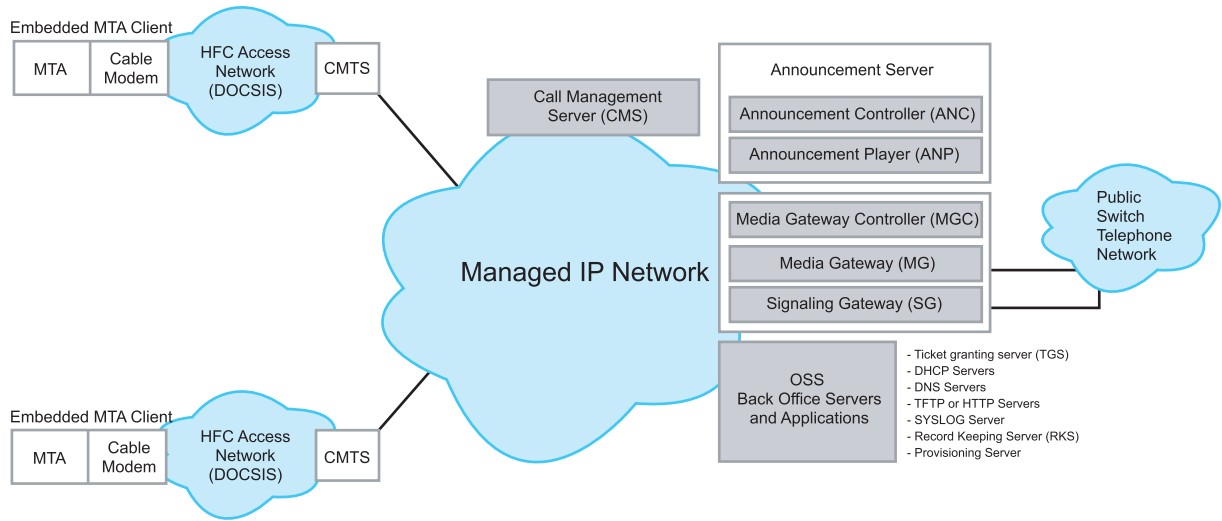

# PacketCable Architecture (CableLabs®)

A DOCSIS 1.1 network with PacketCable extensions enables cable operators to deliver data and voice traffic efficiency and economically using a single high-speed, quality-of-service (QoS)-enabled broadband architecture

# Net2Phone PacketCable Overlay

The Net2Phone solution is DOCSIS 1.1 compliant.