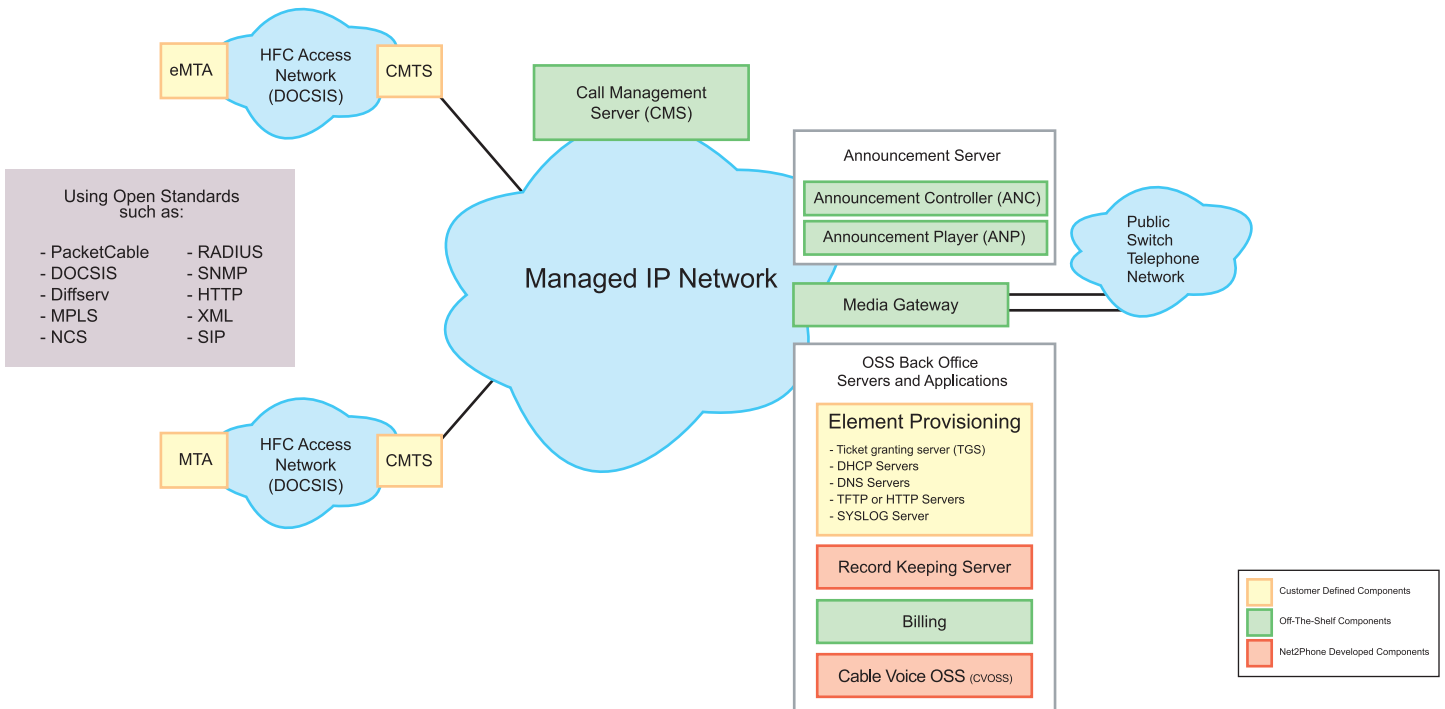

# PacketCable Architecture (CableLabs®)

A DOCSIS 1.1 network with PacketCable extensions enables cable operators to deliver data and voice traffic efficiency and economically using a single high-speed, quality-of-service (QoS)-enabled broadband architecture

# Net2Phone PacketCable Overlay

The Net2Phone solution is DOCSIS 1.1 compliant.